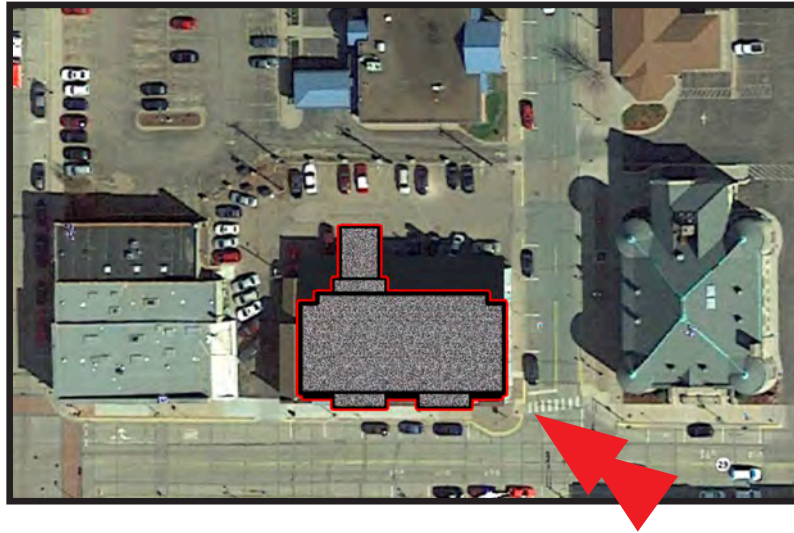

Cobblestone Inn - Menomonie

Exterior Treatment Concept

06.09.16

NORTH ELEVATION

SCALE: 1/8" = 1'-0"

EAST ELEVATION

SCALE: 1/8" = 1'-0"

Thank You