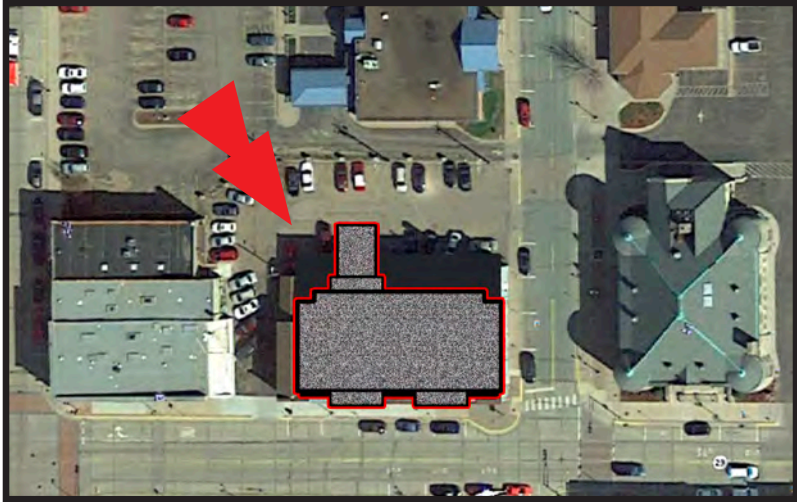

Cobblestone Inn - Menomonie

Exterior Treatment Concept

06.09.16

NORTH ELEVATION

SCALE: 1/8" = 1'-0"

EAST ELEVATION

SCALE: 1/8" = 1'-0"

Thank You