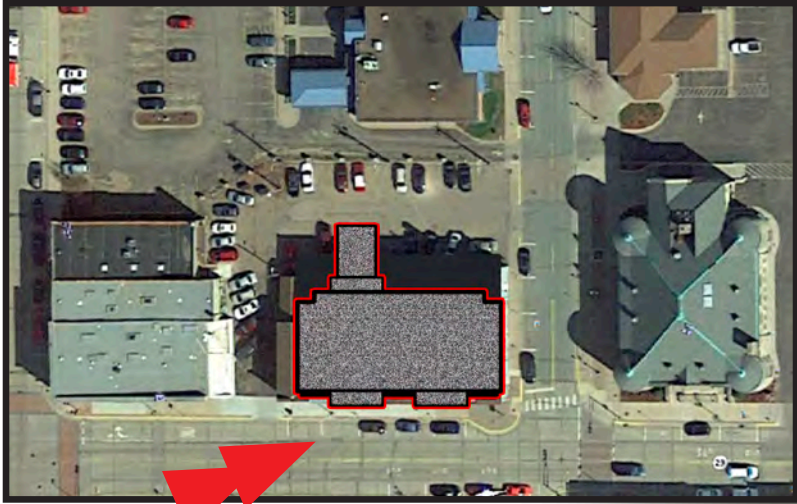

Cobblestone Inn - Menomonie

Exterior Treatment Concept

06.09.16

NORTH ELEVATION

SCALE: 1/8" = 1'-0"

EAST ELEVATION

SCALE: 1/8" = 1'-0"

Thank You