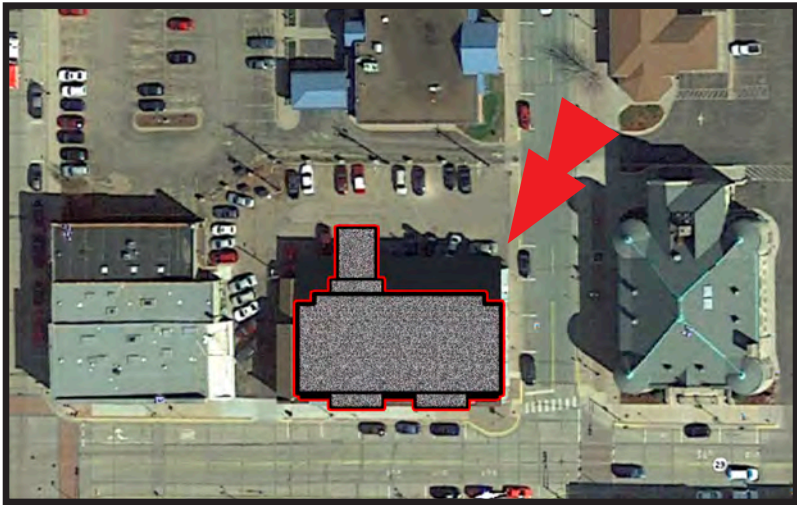

Cobblestone Inn - Menomonie

Exterior Treatment Concept

06.09.16

NORTH ELEVATION

SCALE: 1/8" = 1'-0"

EAST ELEVATION

SCALE: 1/8" = 1'-0"

Thank You