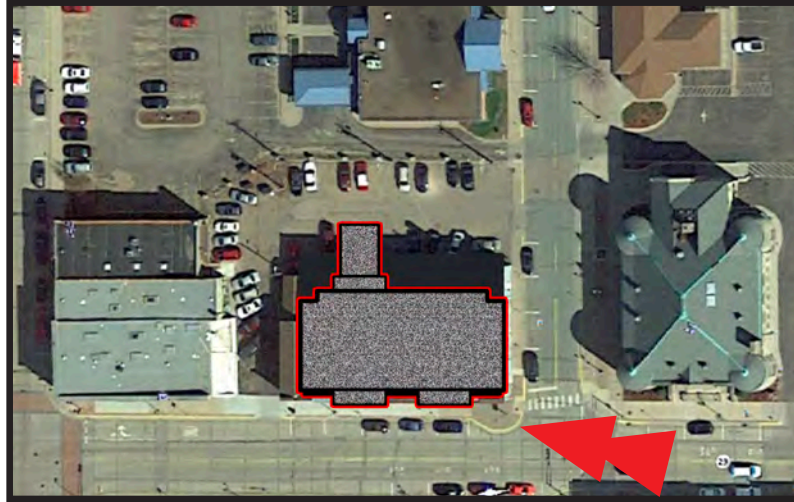

Cobblestone Inn - Menomonie

Exterior Treatment Concept

06.09.16

NORTH ELEVATION

SCALE: 1/8" = 1'-0"

EAST ELEVATION

SCALE: 1/8" = 1'-0"

Thank You