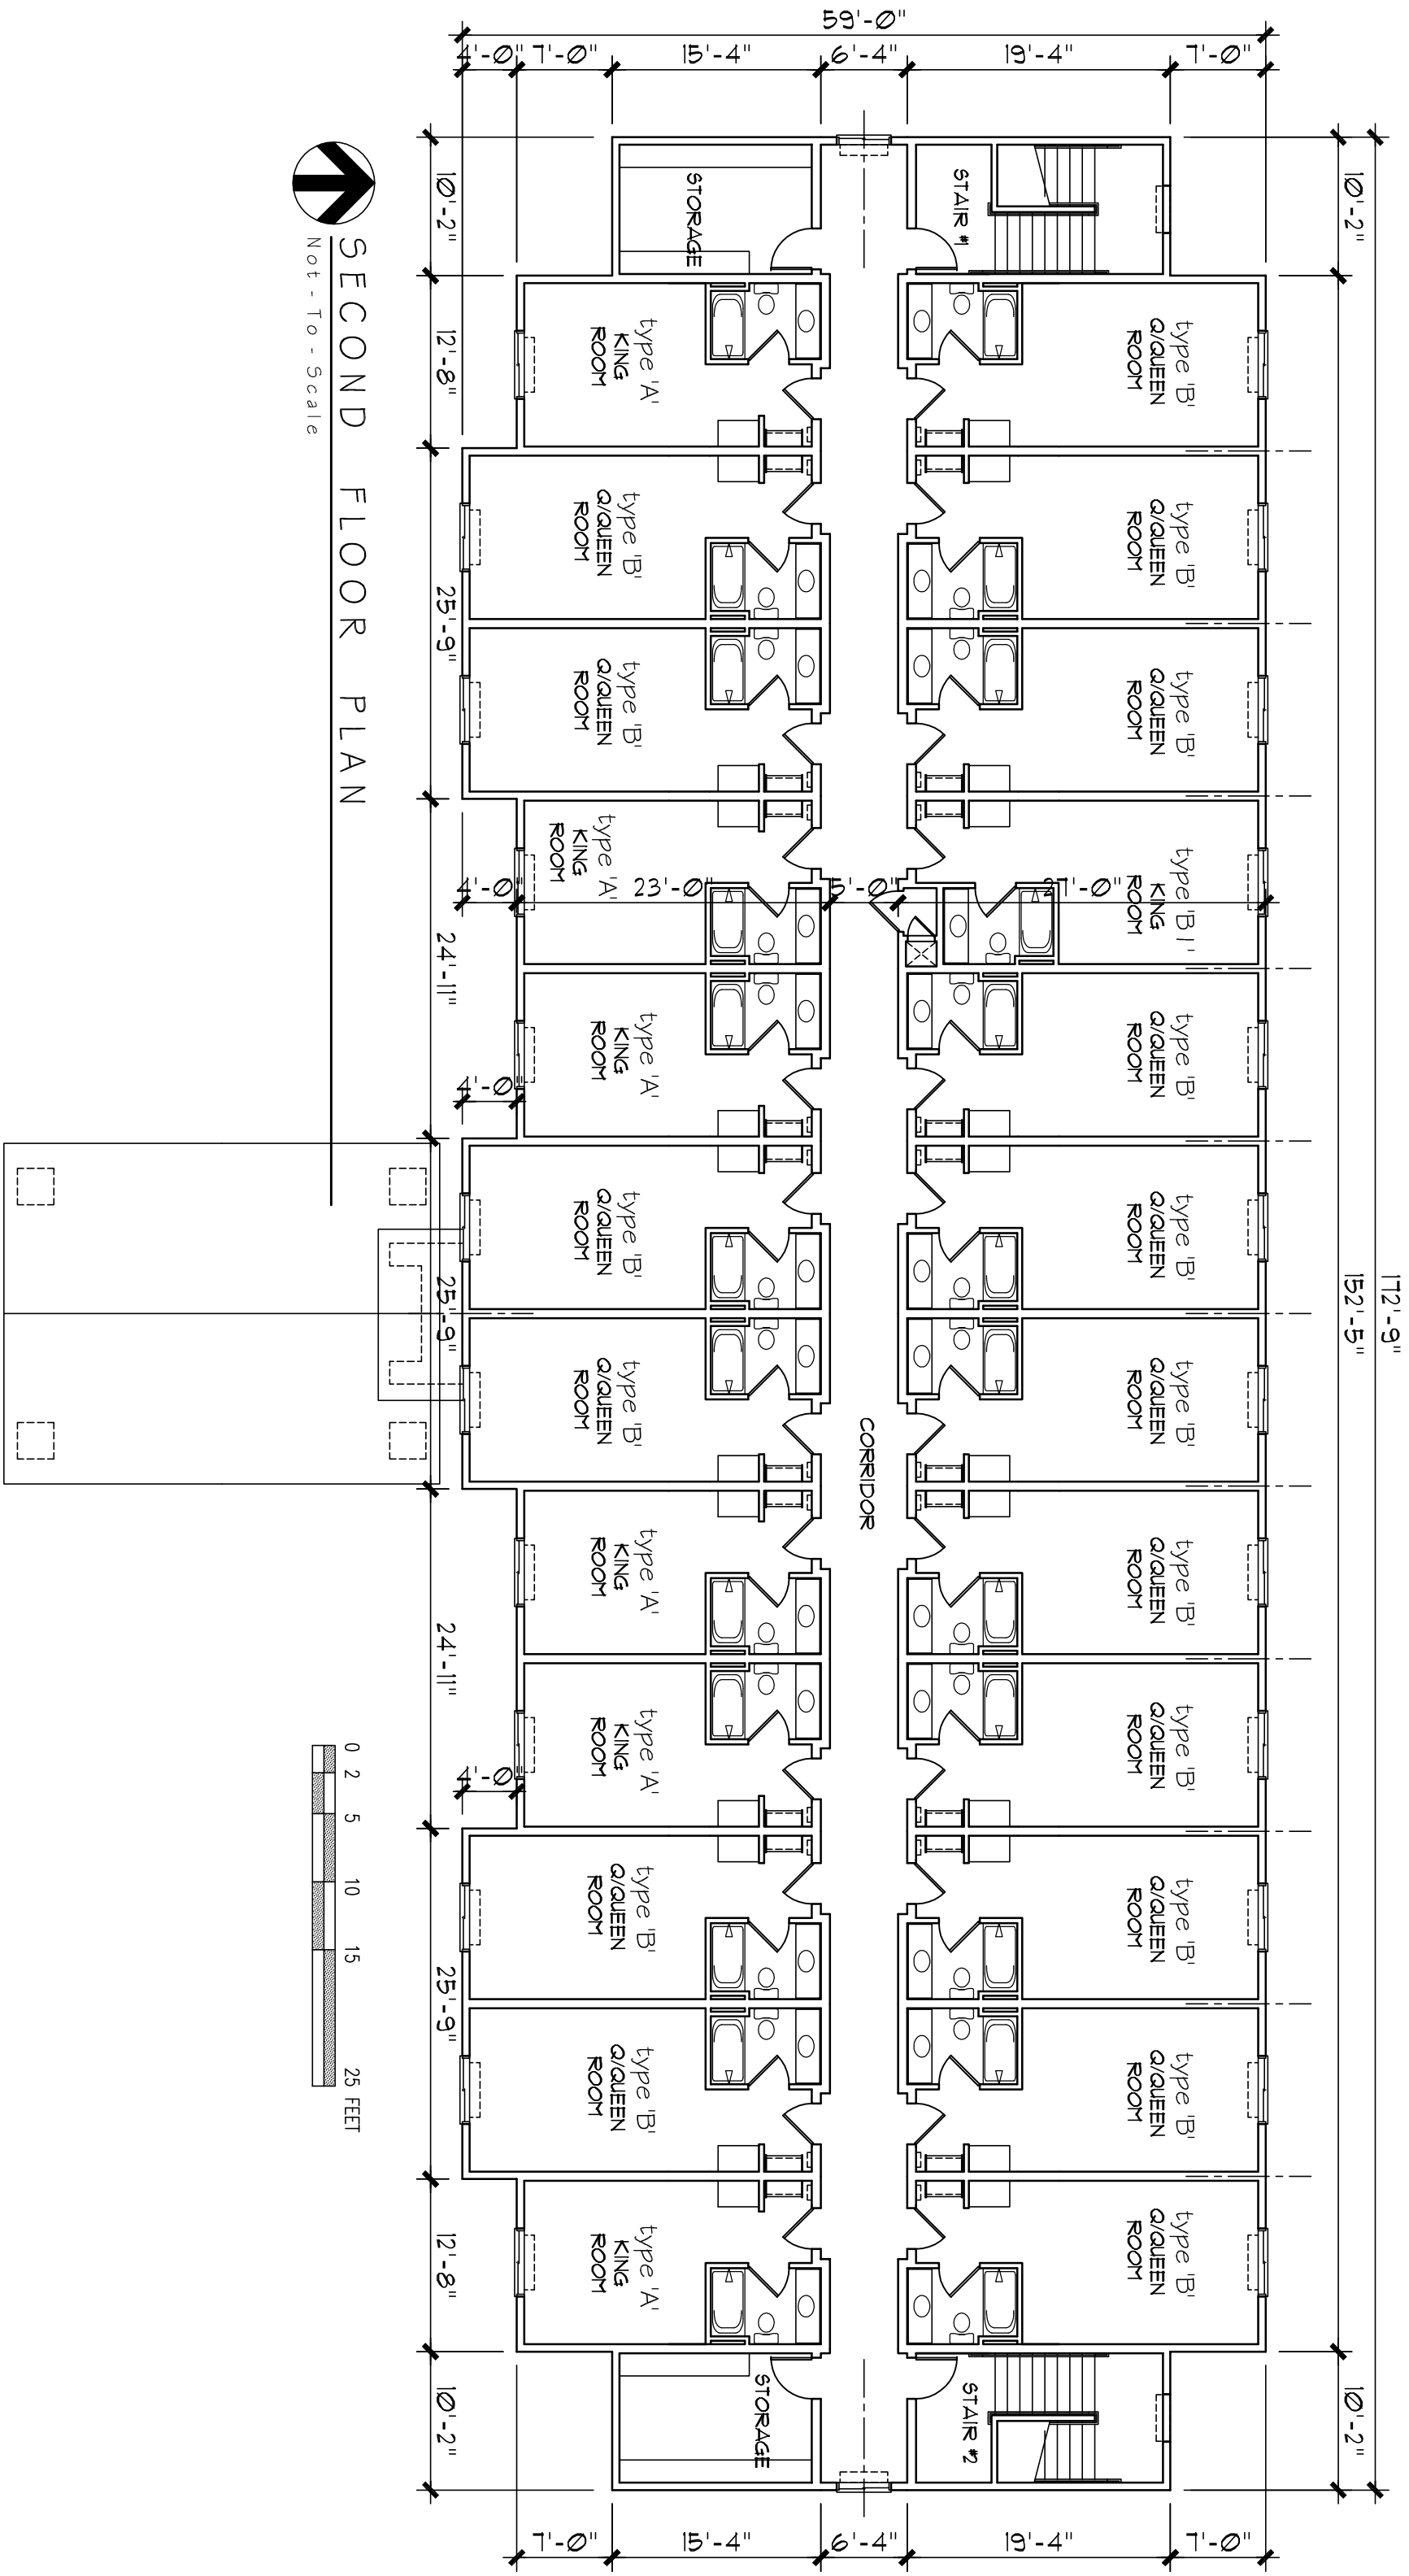

FIRST FLOOR PLAN
Not - To - Scale

SECOND FLOOR PLAN
Not - To - Scale

- SIDING COLORS
- (A) BEIGE (SANDSTONE, BY MAIN STREET SIDING OR EQUAL)
 - (B) DARK TAN (SAVANNA WICKER, BY MAIN STREET SIDING OR EQUAL)